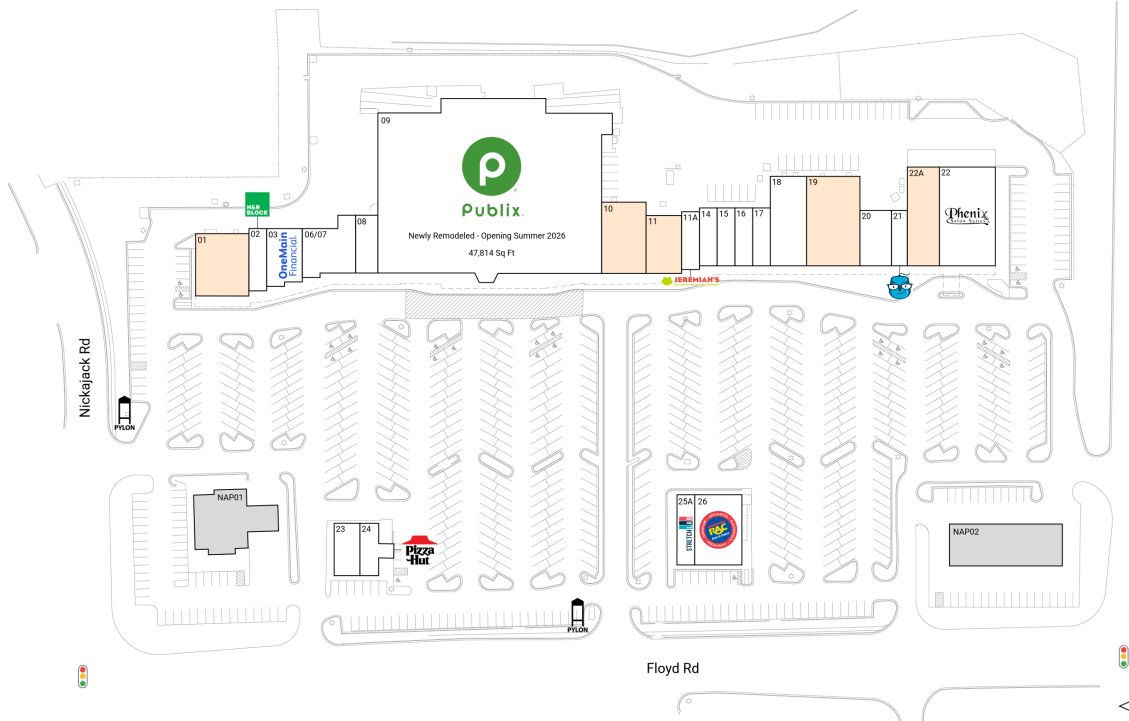

Mableton Walk

5015 Floyd Road SW | Mableton, GA 30126

Cobb County Atlanta-Sandy Springs-Roswell, GA 105,884 Sq Ft

33.8325, -84.5748

Available Spaces

01	4,200 Sq Ft	360°	19	6,000 Sq Ft
10	4,000 Sq Ft	360°	22A	4,000 Sq Ft 360°
11	2,600 Sq Ft	360°		

Current Tenants

Space size listed in square feet

02	H&R Block	1,400
03	OneMain Financial	2,500
06/07	French Nails	3,400
08	Top Shelf Liquors	1,625
09	Publix	47,814
11A	Jeremiah's Italian Ice	1,300
14	Vibrant Smiles Dental Care	1,300
15	Scott H. Williams Insurance Ag	1,300
16	Star East Chinese Restaurant	1,300
17	Glenn's Café	1,290
18	Automation Personnel Services	4,000
20	Urban One Salons	2,108
21	Code Wiz	1,105
22	Phenix Salon Suites	7,000
23	ATL Best Wings	1,250
24	Pizza Hut	1,250
25A	StretchLab	1,576
26	Rent-A-Center	3,566
NAP01	United BankShares	0
NAP02	Tire Discounters	0

This site plan is for illustrative and information purposes only, showing the general layout of the shopping center; and is not a legal survey. Brixmor makes no representation or warranty that the shopping center is exactly as depicted as site conditions and tenant mix are subject to change over time.
1715